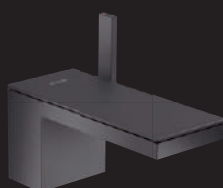

Stainless steel optic  
-800

Polished black chrome  
-330

Brushed black chrome  
-340