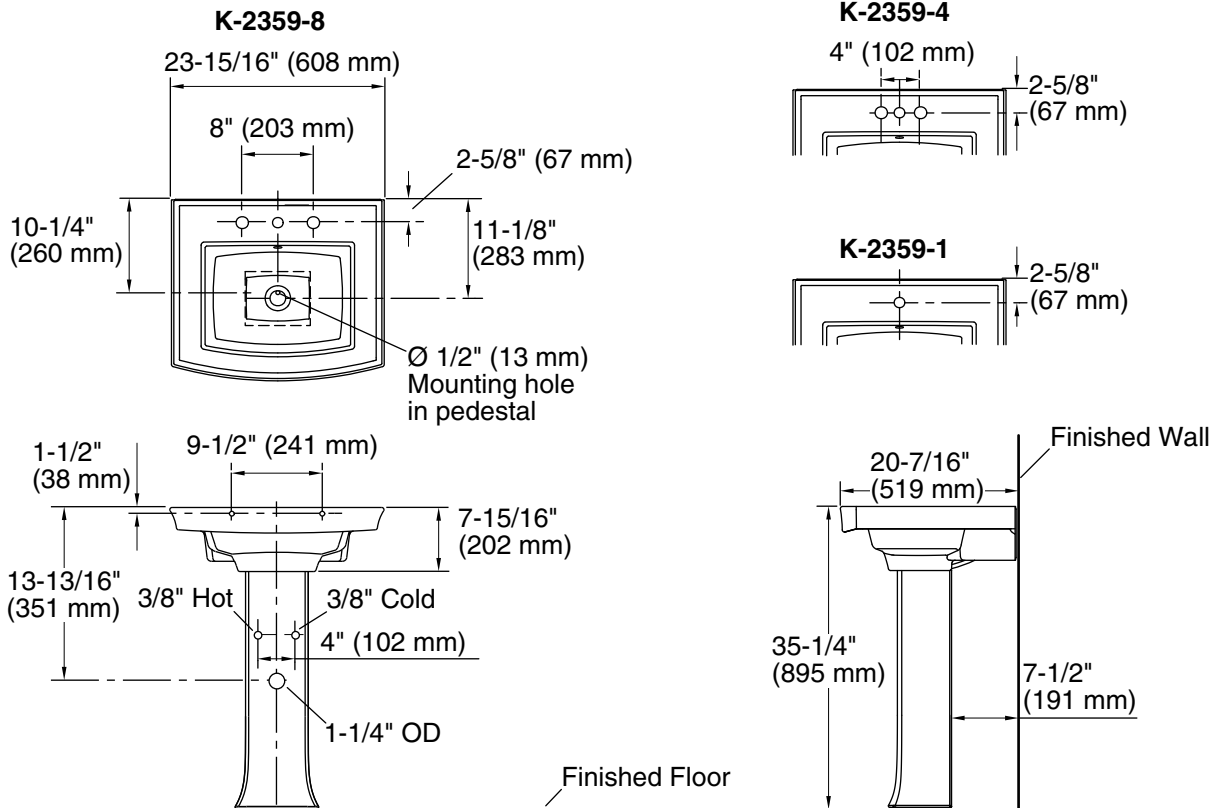

Features

- Vitreous china
- With overflow
- 8" (203 mm) centers (-8), 4" (102 mm) centers (-4), or single-hole (-1)
- Includes installation hardware
- 24" (610 mm) x 20-1/2" (521 mm) x 35-1/4" (895 mm)

Product Specification:

The pedestal bathroom sink shall be made of vitreous china. Pedestal bathroom sink shall be 24" (610 mm) in length, 20-1/2" (521 mm) in width, and 35-1/4" (895 mm) in height. Pedestal bathroom sink shall have 8" (203 mm) centers (-8), 4" (102 mm) centers (-4), or single-hole (-1). Pedestal bathroom sink shall be with overflow and include installation hardware. Pedestal bathroom sink shall be Kohler Model K-2359-_____-_____.

ARCHER™

Technical Information

Fixture*:	
Basin area	16-1/4" (413 mm) x 11-15/16" (303 mm)
Water depth	4" (127 mm)
Drain hole	Ø 1-3/4" (44 mm)
* Approximate measurements for comparison only.	

Included components:	
Bathroom sink, 8" (203 mm) centers OR	K-2358-8
Bathroom sink, 4" (102 mm) centers OR	K-2358-4
Bathroom sink, single-hole	K-2358-1
Pedestal	K-2357
Pedestal hardware pack	1047155
Rubber pads	63069

Holes	K-2359-8	K-2359-4	K-2359-1
Spout	Ø 1-3/8" (35 mm)	Ø 1-1/4" (32 mm)	Ø 1-3/8" (35 mm)
Faucet	Ø 1-3/8" (35 mm)	Ø 1-1/4" (32 mm)	

Installation Notes

Install this product according to the installation guide.