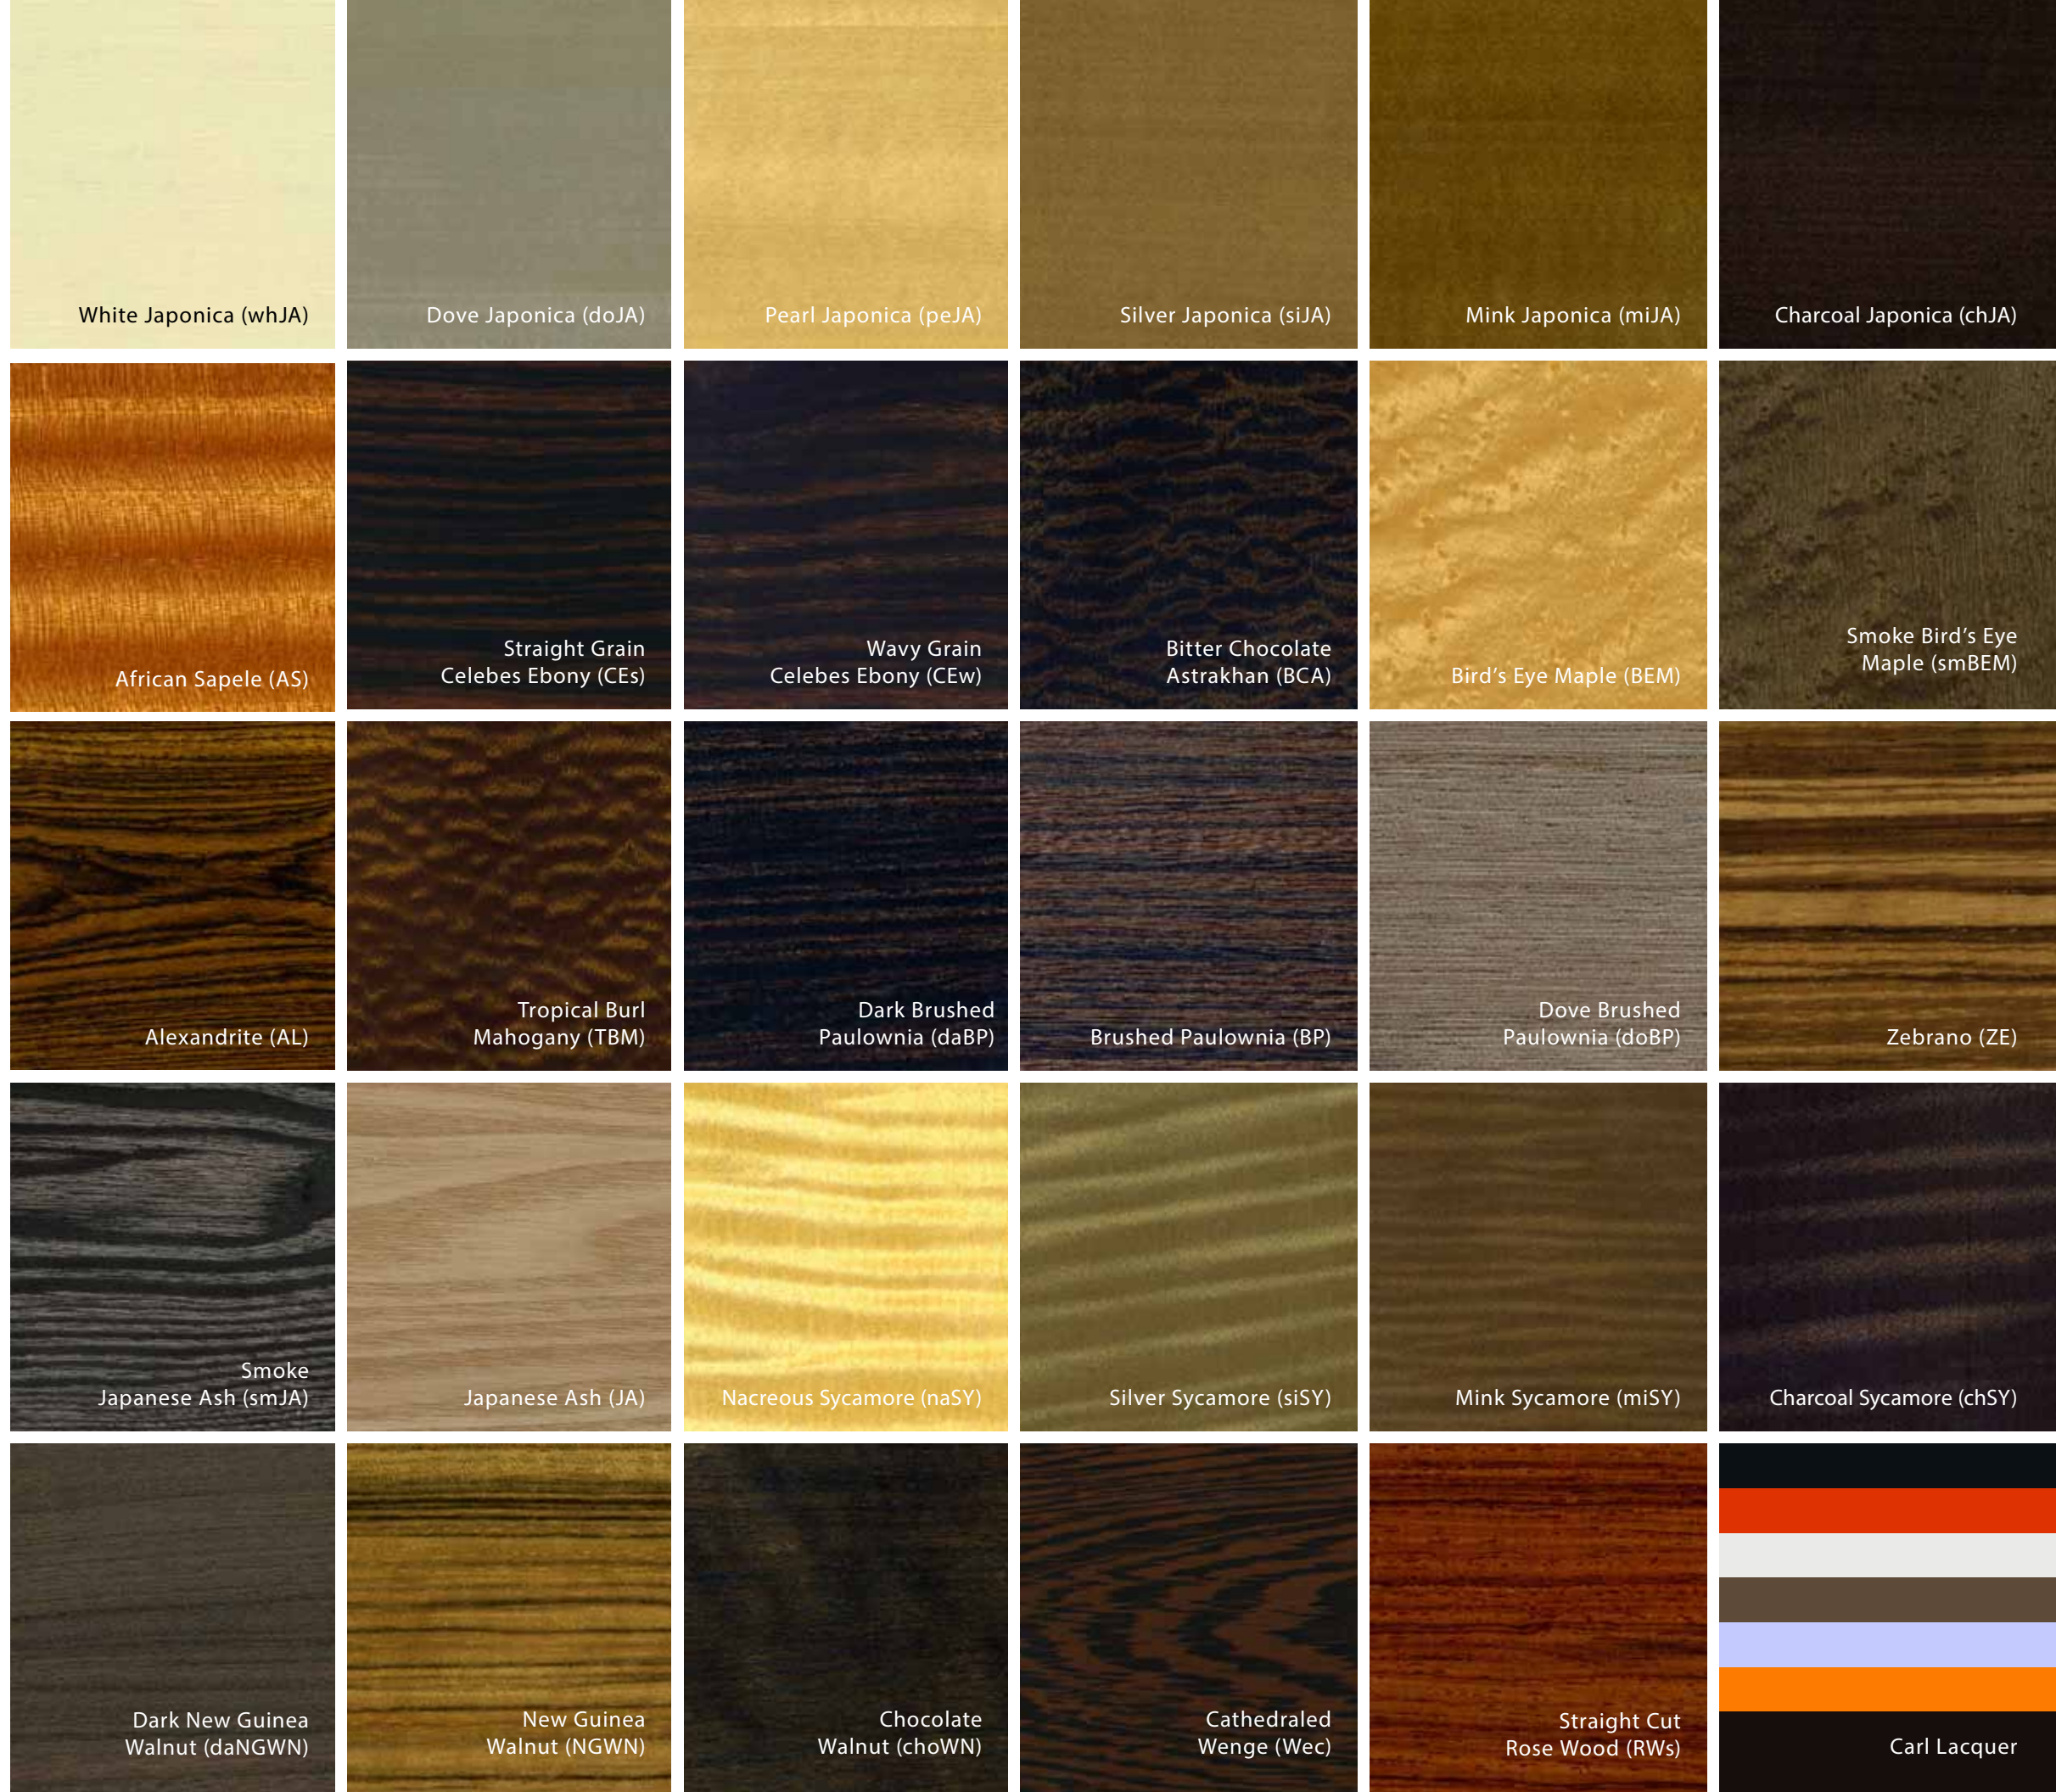

White Japonica (whJA)

Dove Japonica (doJA)

Pearl Japonica (peJA)

Silver Japonica (siJA)

Mink Japonica (miJA)

Charcoal Japonica (chJA)

African Sapele (AS)

Straight Grain
Celebes Ebony (CEs)

Wavy Grain
Celebes Ebony (CEw)

Bitter Chocolate
Astrakhan (BCA)

Bird's Eye Maple (BEM)

Smoke Bird's Eye
Maple (smBEM)

Alexandrite (AL)

Tropical Burl
Mahogany (TBM)

Dark Brushed
Paulownia (daBP)

Brushed Paulownia (BP)

Dove Brushed
Paulownia (doBP)

Zebrano (ZE)

Smoke
Japanese Ash (smJA)

Japanese Ash (JA)

Nacreous Sycamore (naSY)

Silver Sycamore (siSY)

Mink Sycamore (miSY)

Charcoal Sycamore (chSY)

Dark New Guinea
Walnut (daNGWN)

New Guinea
Walnut (NGWN)

Chocolate
Walnut (choWN)

Cathedraled
Wenge (Wec)

Straight Cut
Rose Wood (RWs)

Carl Lacquer

CUSTOMIZATION

Matsuoka has a cache of some of the world's rarest and most beautiful veneers available for you to choose from. Our rich Carl Lacquer finishes are also available in a variety of colors.

There are three levels of polyester finish - high gloss, satin or matte.

All of Matsuoka's pieces are hand-made to order, and we pride ourselves in our ability to customize any of our designs to meet your size specifications and your choice of veneer and finish.

We are happy to use your choices and create a truly unique piece to suit your individual interior.