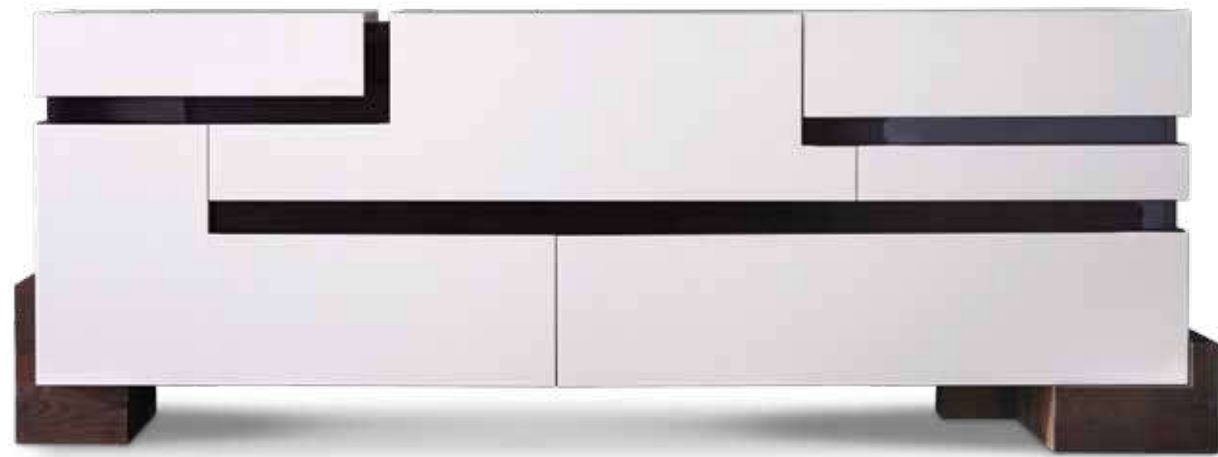

PUZZLE BLOCK CABINET

AS SHOWN:
8 drawers, Ivory Carl Lacquer (High Gloss). Wavy grain
Celebes Ebony (High Gloss) Lines. Yakisugi Block Base.

W 86⁵/₈"   D 22"   H 31¹/₂"
W 2200mm   D 560mm   H 800mm

CLD010

CUSTOMIZATION AVAILABLE:

At Matsuoka we pride ourselves in our ability to customize any of our designs to your size specifications and choice of veneer and finish. Please refer to page 4.