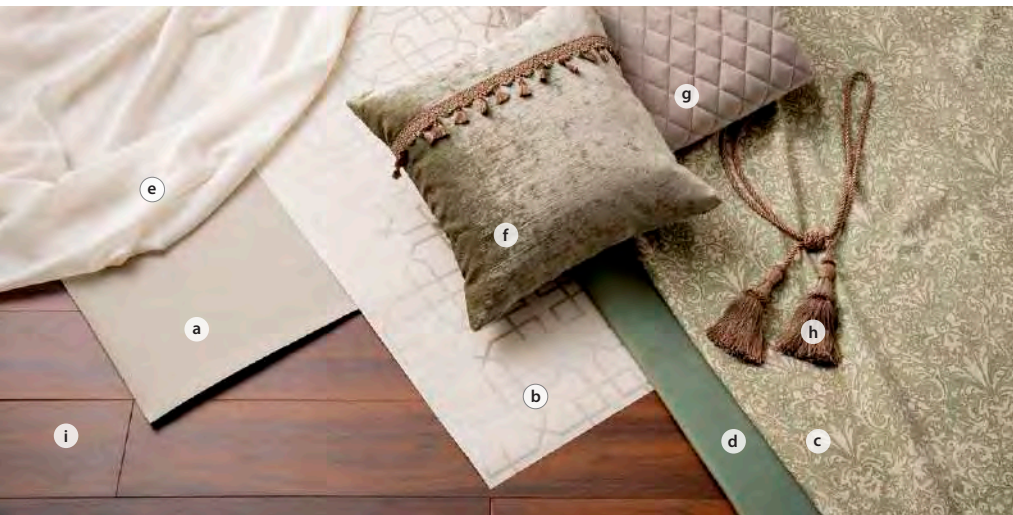

a Wallcovering: BW4926 ▶ STOUR   b Wallcovering: BW4636 ▶ LONDON SQUARES   c Curtain: BF4641 ▶ HATHAWAY
d Curtain: BF4737 ▶ SEQUIN   e Lace: BF4762 ▶ SERENITY   f Trim with Cushion: UP4606 ▶ MONTROSE · FN933
g Cushion: UP4886 ▶ CHELSEA TRELIS   h Tassel: FN909   i Floor: WD-903

New Manor House

ニューマナーハウス

ノスタルジックな雰囲気漂うダマスク柄のファブリックと、メタリックを効かせた幾何学モチーフの壁紙との組み合わせは、歴史ある文化と最先端の文化が共存する英国らしさを感じられます。落ち着いたある床材で空間を引き締めるのがおすすめです。

Dusty Rose

ダスティローズ

どの時代でも変わらず愛されるバラのモチーフに、路地の石積みを型取ったような立体感のある壁紙を合わせました。使い込まれたような素材感とグレーの色調が、露のかかる英国の朝を思わせる味わいのあるコーディネートです。