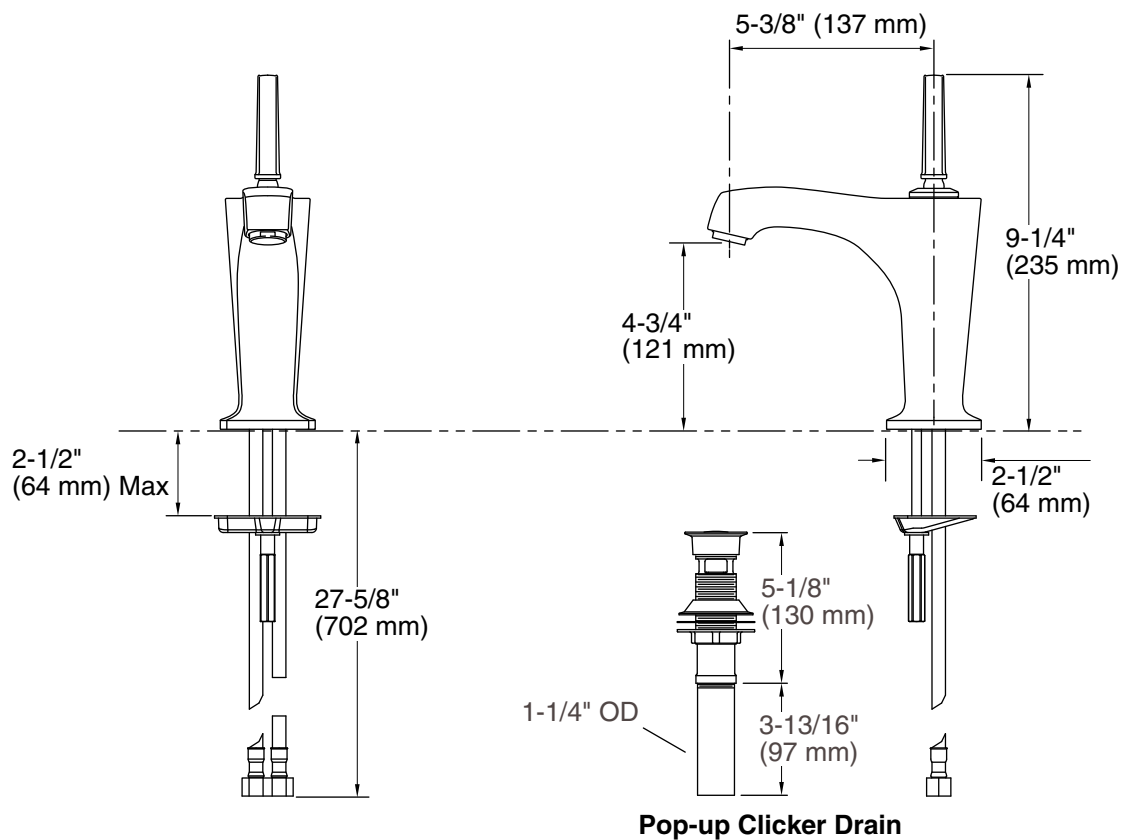

MARGAUX®

Technical Information

Included components:	
Drain	1035625

Installation Notes

Install this product according to the installation guide.

Product Diagram