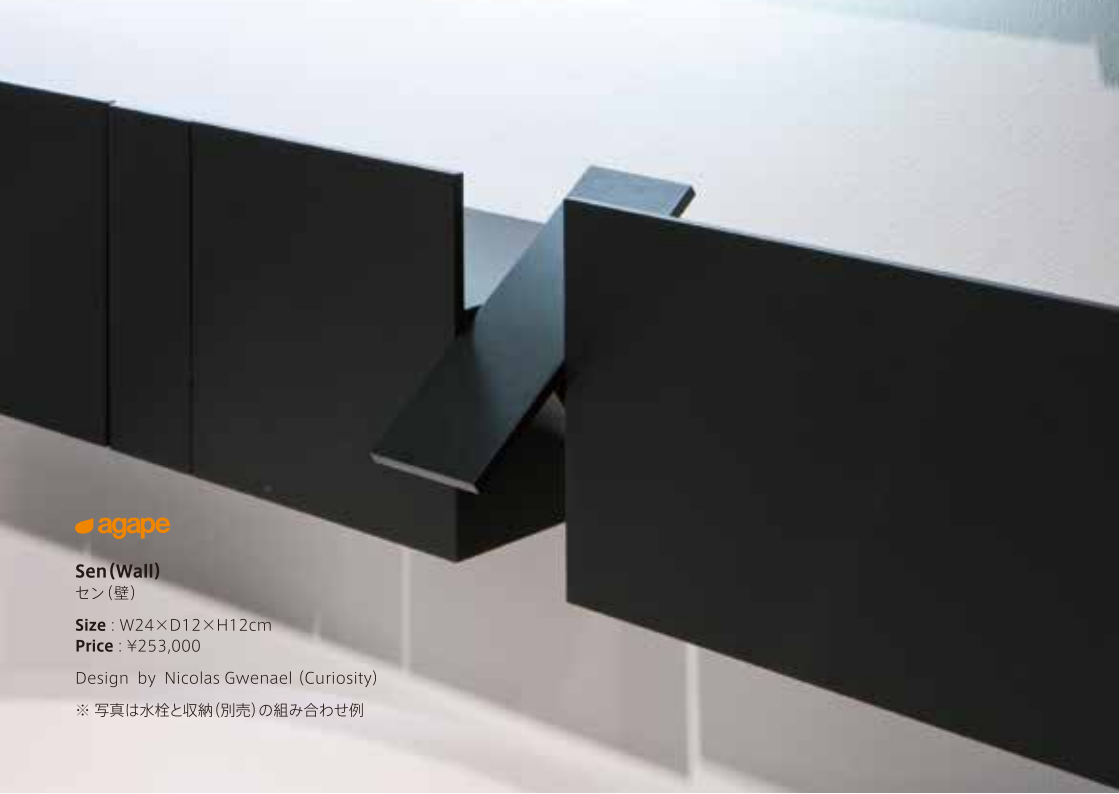

agape

Sen (Wall)
セン(壁)

Size : W24×D12×H12cm
Price : ¥253,000

Design by Nicolas Gwenaël (Curiosity)

※ 写真は水栓と収納(別売)の組み合わせ例